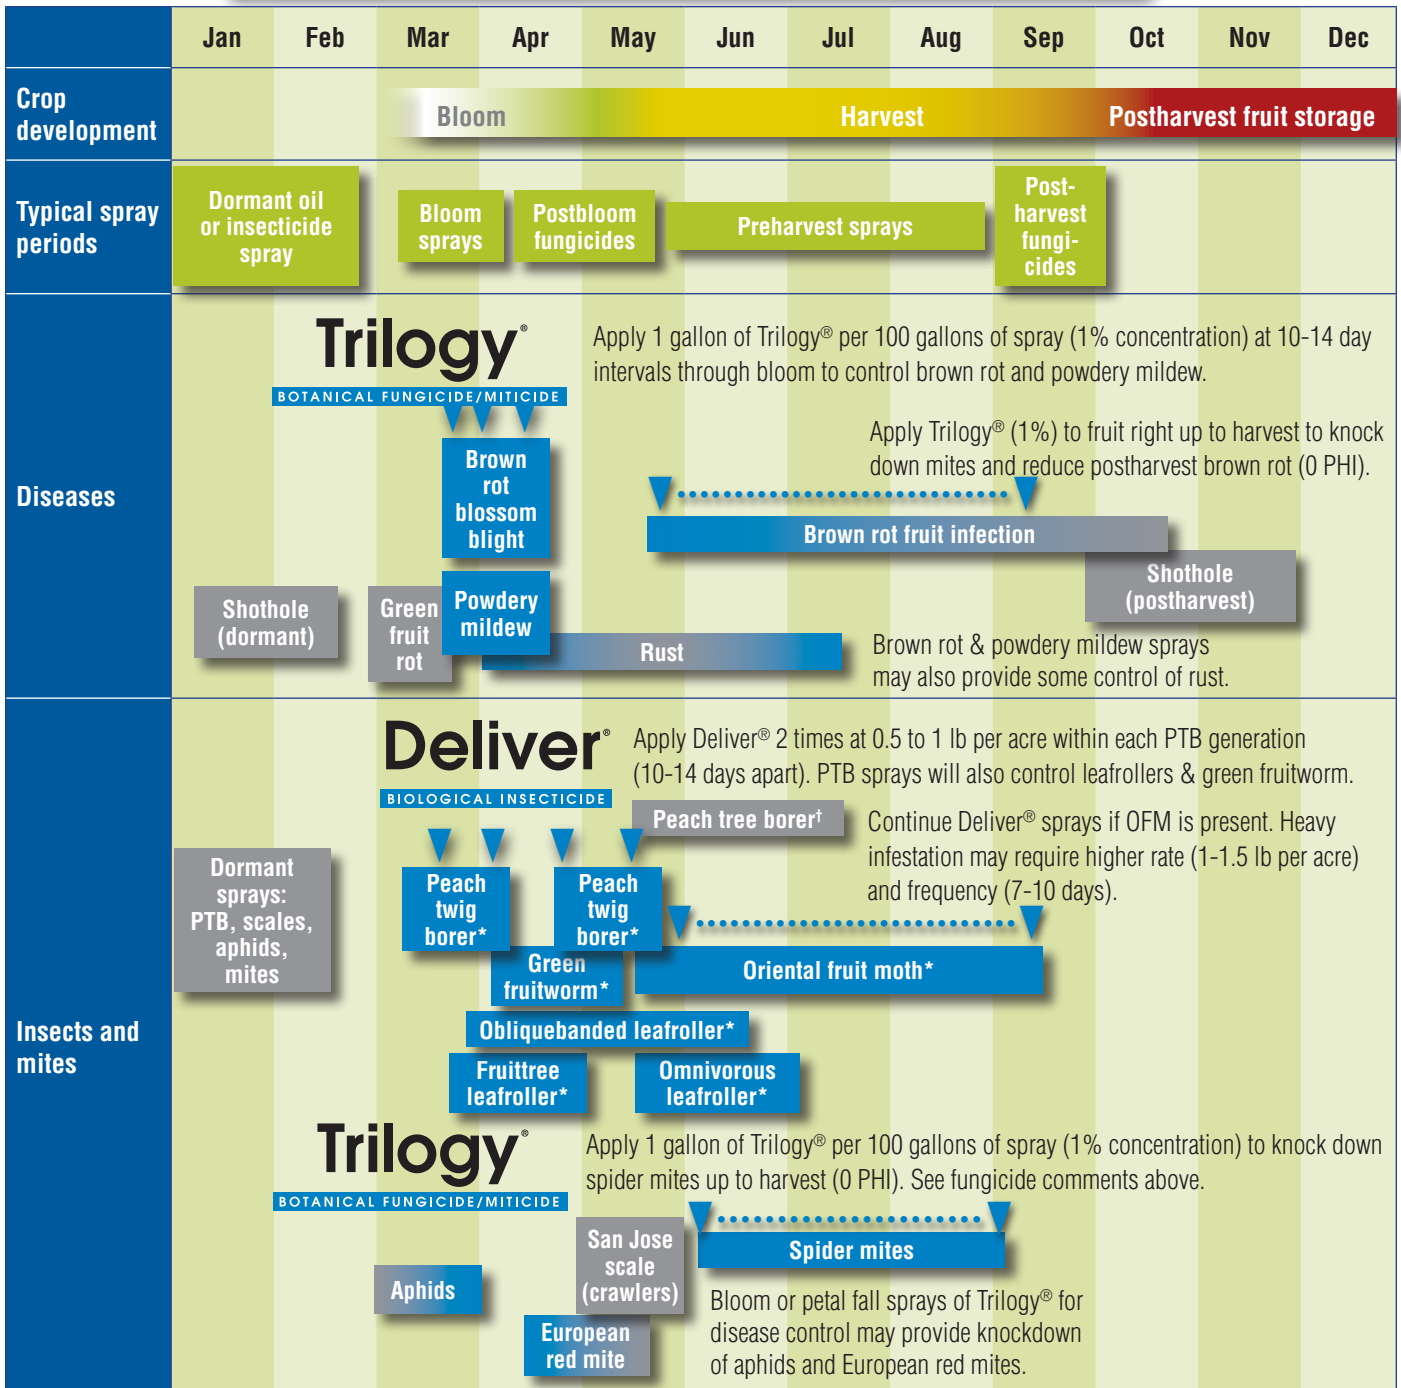

IPM Solutions for Peaches and Nectarines (Central Valley)

*Control of these pests with Deliver will also provide control of Light Brown Apple Moth.
†Peach tree borer is a trunk-boring caterpillar, not to be confused with the peach twig borer.